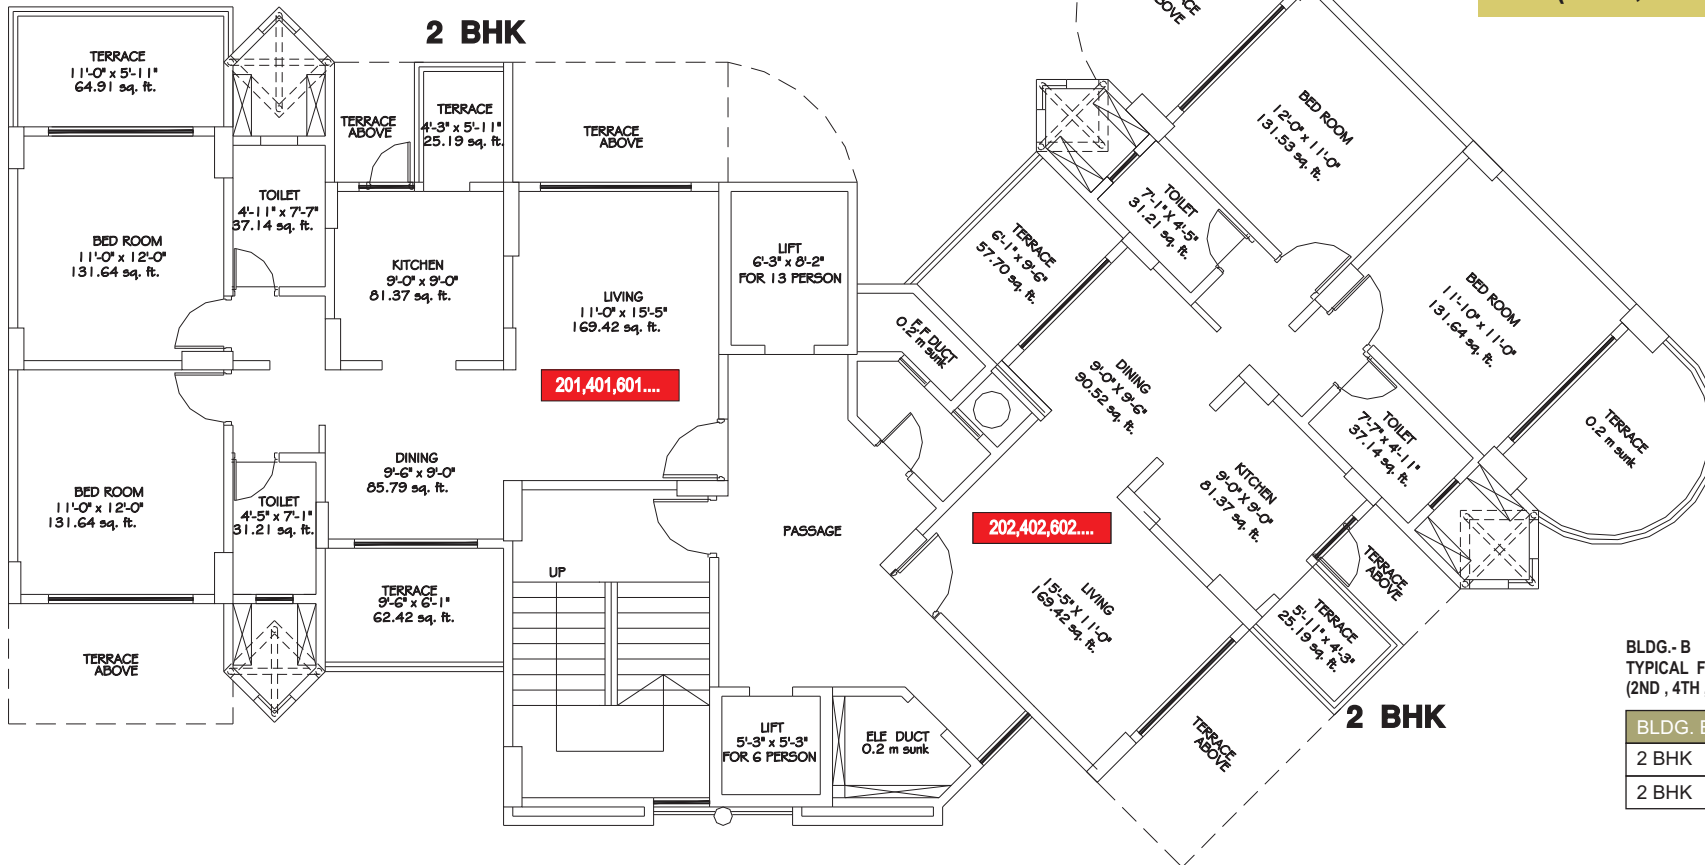

REGALIA
WAKAD

**BLDG.- B
TYPICAL FLOOR PLAN
(2ND , 4TH , 6TH , 8TH , 10TH FLOOR)**

BLDG.- B
TYPICAL FLOOR PLAN
(2ND , 4TH , 6TH , 8TH , 10TH FLOOR)

| BLDG. B | Flat No. | Built up | Terrace | Salable |
|---------|-------------|----------|---------|---------|
| 2 BHK | 201,401,601 | 926 | 192 | 1022 |
| 2 BHK | 202,402,602 | 927 | 210 | 1032 |